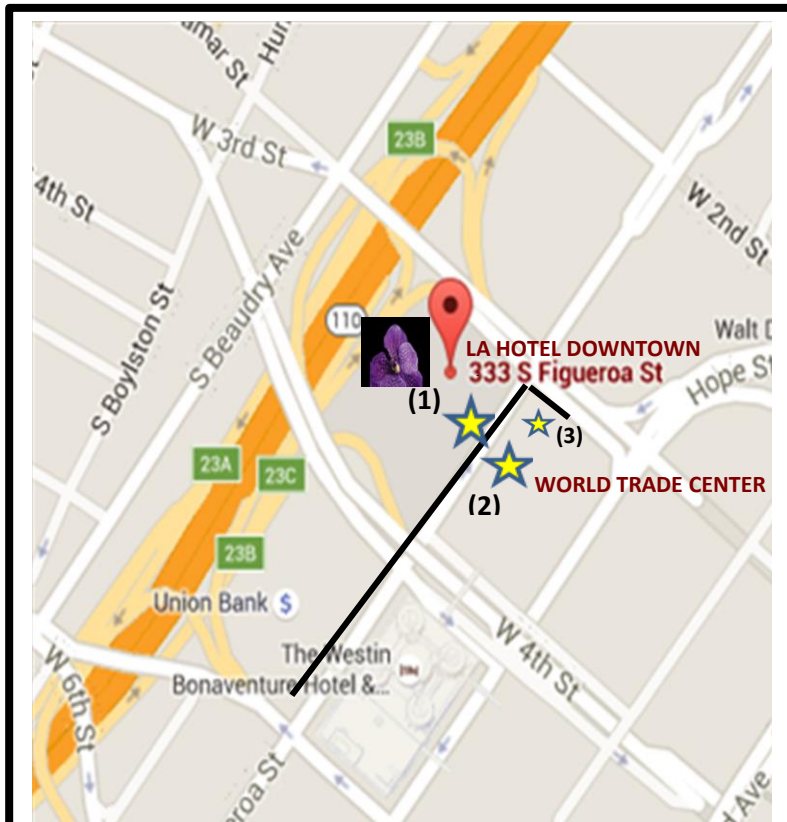

LA HOTEL DOWNTOWN – HOTEL VALET AND WORLD TRADE CENTER GARAGE INFORMATION

Hotel is located between Third and Fourth Streets

PARKING ENTRANCES

FIGUEROA IS A ONE-WAY STREET

HOTEL VALET PARKING

THE LA HOTEL DOWNTOWN

333 S. Figueroa Street
Los Angeles, CA 90071

- (1) Figueroa Street make a left turn into our Valet driveway.
Hotel Valet Parking is based on first come basis.
VALET PARKING RATE: \$15.00 per vehicle

PUBLIC PARKING

WORLD TRADE CENTER PARKING

350 S. Figueroa Street
Los Angeles, CA 90071

- (2) Figueroa Street Entrance: Figueroa Street make a right turn into garage.
- (3) Third Street Entrance: From Figueroa Street make a right turn at signal. Garage entrance to the right.
- (4) Guests can take the garage elevators to level A1 which leads to hotel ped-way. Once guests are in hotel you are on the Meeting Space level.

PARKING RATES: \$9.00 before 10:00 AM
\$7.00 after 4:00 PM